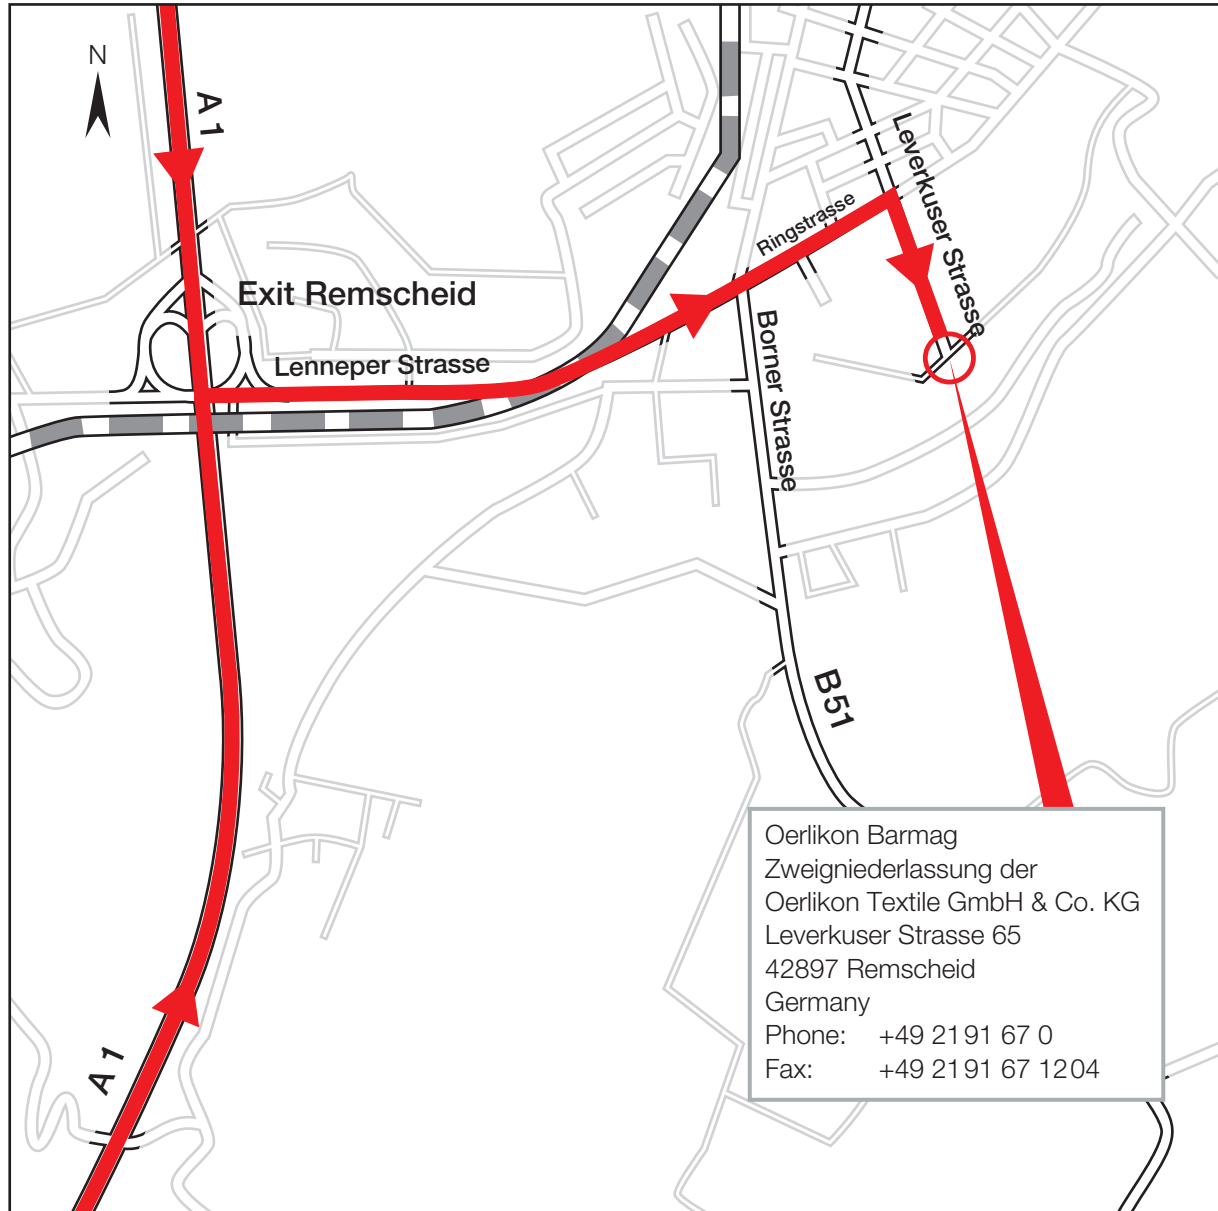

## Remscheid

coming from intersection Wuppertal-Nord (A46)  
directions Düsseldorf, Bremen, Hannover

coming from intersection Leverkusen (A3)  
directions Cologne, Frankfurt

**Plane:**

Airport Düsseldorf, Airport Cologne/Bonn

**Railway:**

Remscheid main station

1 hr. from airport Düsseldorf S, RB

1:20 hrs. from airport Cologne/Bonn RB, ICE, RE

**Car/Taxi:** (taxiservice: 02191 33333, 02191 19410)

45 min./70 km from airport Düsseldorf,