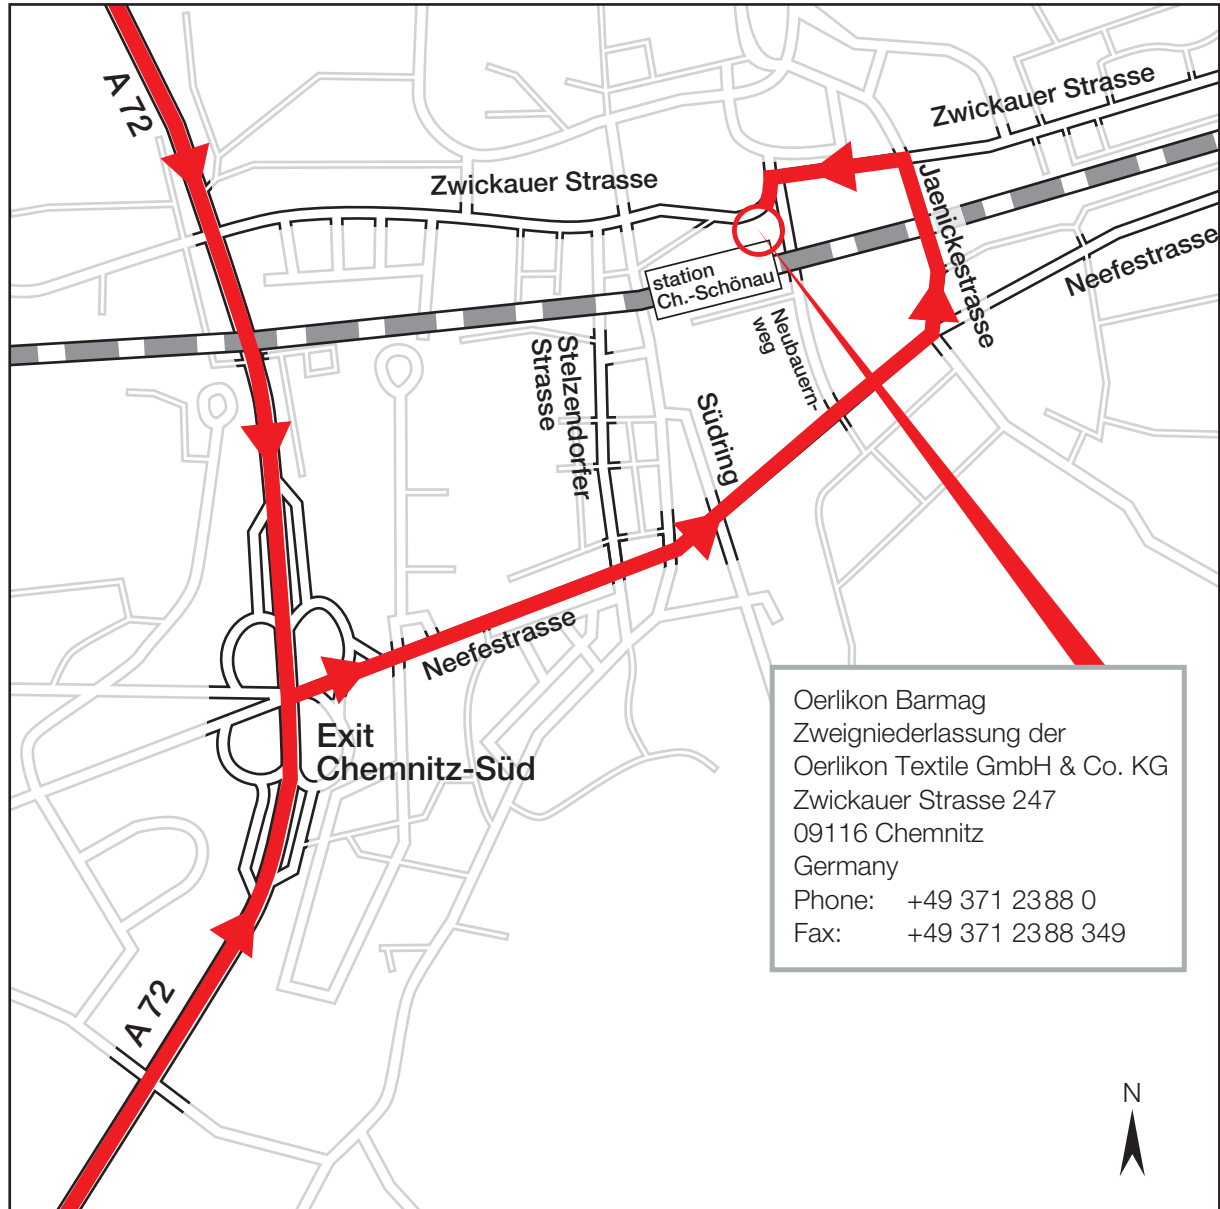

## Chemnitz

coming from intersection Chemnitz (A4)  
directions Frankfurt/Erfurt, Berlin/Dresden

Plauen, Hof

**Plane:**

Airport Dresden

**Railway:**

Chemnitz station

1:45 - 2:15 hrs. from airport Dresden IC, RE, S

**Car/Taxi:** taxiservice: 0371 373030, 0371 373040)

23 min./ 13 km from station Chemnitz

1:20 hrs./100 km from airport Dresden

**Motorway:**

A 71, A 78

If you wish, we will be glad to book a hotel for you.